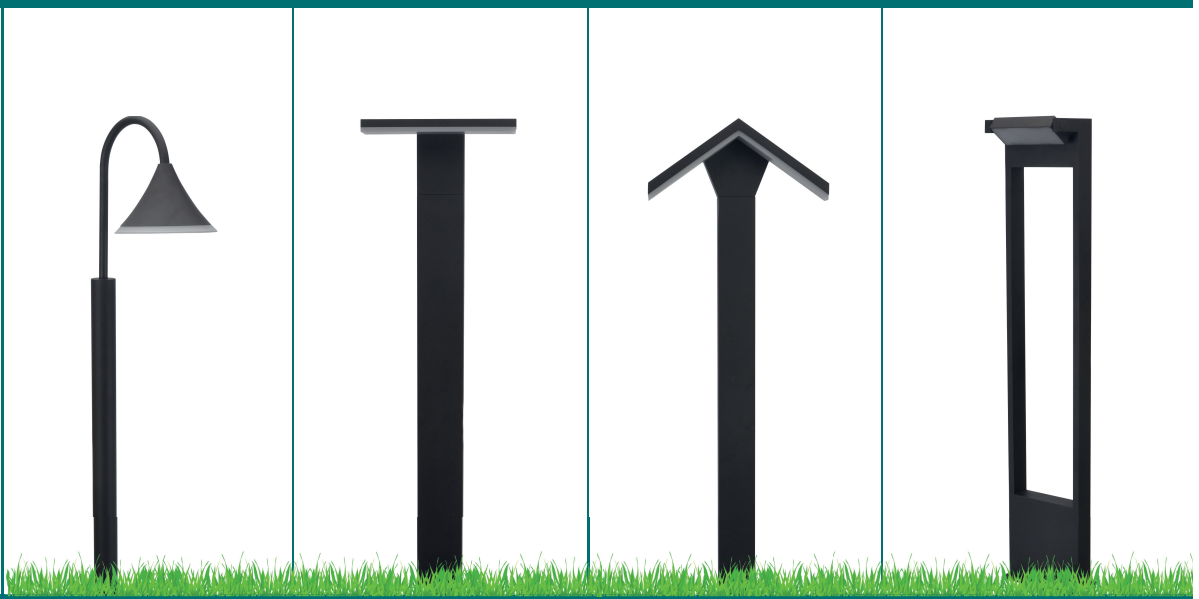

**12V LED AREA LIGHTS – GROUND OR SURFACE MOUNT**

**D13**

:: Catalog No.	LAL-12V-128-31-30K-BR LAL-12V-128-31-30K-BK	LAL-12V-127-23-30K-BR LAL-12V-127-23-30K-BK	LAL-12V-120-23-30K-BR LAL-12V-120-23-30K-BK	LAL-12V-124-15-30K-BR LAL-12V-124-15-30K-BK	LAL-12V-124-31-30K-BR LAL-12V-124-31-30K-BK
:: Model Name	SURVEIL	LEAN	OPERA	EUCLID	EUCLID
:: Housing / Finish	Die-cast Aluminum - Powder-coated Bronze (BR) or Black (BK)				
:: Wattage	10W				
:: Lumens	720LM				
:: Voltage	12V AC/DC				
:: Color Temp	3000K Warm White				
:: Beam Angle	120°				
:: Light Source	Integrated SMD LED Module				
:: Lens	Heavy-Duty Frosted PC Lens				
:: Total Height	31"	23"	23"	15"	31"
:: Accessories included	<p>Custom Design Aluminum Spike &amp; Surface Mounting Base Included</p> <p>8ft. SPT-2 18AWG Lead Wire</p>   				

**12V LED AREA LIGHTS – GROUND OR SURFACE MOUNT**

:: Catalog No.	LAL-12V-130-31-30K-BR LAL-12V-130-31-30K-BK	LAL-12V-118-31-30K-BR LAL-12V-118-31-30K-BK	LAL-12V-117-31-30K-BR LAL-12V-117-31-30K-BK	LAL-12V-122-31-30K-BR LAL-12V-122-31-30K-BK (Adjustable)
:: Model Name	BELL	HAMMERHEAD	HUT	AFAR
:: Housing / Finish	Die-cast Aluminum - Powder-coated Bronze (BR) or Black (BK)			
:: Wattage	10W			
:: Lumens	720LM			
:: Voltage	12V AC/DC			
:: Color Temp	3000K Warm White			
:: Beam Angle	120°			
:: Light Source	Integrated SMD LED Module			
:: Lens	Heavy-Duty Frosted PC Lens			
:: Total Height	31"	31"	31"	31"
:: Accessories included	<div style="display: flex; justify-content: space-between; align-items: center;"> <div data-bbox="500 1808 834 1871"> <p>Custom Design Aluminum Spike &amp; Surface Mounting Base Included</p> </div> <div data-bbox="971 1745 1110 1772"> </div> <div data-bbox="976 1793 1110 1881"> <p>8ft. SPT-2 18AWG Lead Wire</p> </div> <div data-bbox="1338 1780 1511 1839"> </div> <div data-bbox="1425 1850 1523 1934"> </div> </div>			